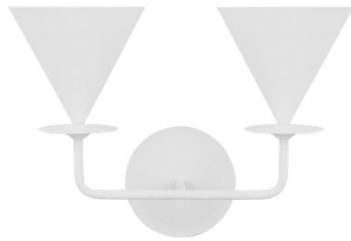

**LXW1052CPST: Double Sconce**

**Dimensions:**

**Width:** 17 1/2"      **Extends:** 9 1/4"  
**Height:** 12 5/8"      **Wire:** 8" (color/Black/White)  
**Mounting Proc.:** Screw(s)  
**Connection:** Mounted To Box

**Bulbs:**

2 - Candelabra Torpedo 60w Max. 120v - Not included

**Features:**

- Meets Title 24 energy efficiency standards
- Title 24 compliant if used with Joint Appendix (JA8) approved light bulbs listed in the California Energy Commission Appliance database.

**Material List:**

1 Body - Steel - Cast Plaster  
 2 Break - Die Cast Aluminum - Cast Plaster

**Safety Listing:**

Safety Listed for Damp Locations

**Instruction Sheets:**

Trilingual (English, Spanish, and French) (CORNET\_2L\_WALL)

**Collection:** Cornet

**UPC #:**014817631418

**Finish:** Cast Plaster (CPST)

**Shade / Glass / Diffuser Details:**

Part	Material	Finish	Quantity	Item Number	Length	Width	Height	Diameter	Fitter Diameter	Shade Top Length	Shade Top Width	Shade Top Diameter
Shade	Steel	Cast Plaster	2				6	7				