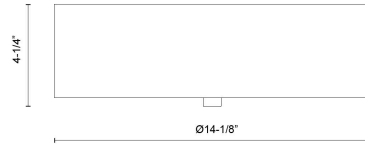

Adella 14-in Flush Mount

Model	Bulbs (not included)	Wattage (or equivalent)
<b>FM566314</b> FM566314AW FM566314BG FM566314MB	3 x E26	60W

The Adella lighting collection breathes new life into the classic mid-century clover silhouette with a contemporary flair. Available in three bold finishes, this lighting piece adds a pop of visual interest to any space, from bedrooms to hallways, closets, and beyond.

SPECIFICATION DETAILS

Fixture Dimensions	D14-1/8" x H4-1/4"
Location	Dry
Diffuser Details	Frosted Glass Diffuser
Illumination Direction	Down
Light Source/Life	Socket
Material	Steel, Glass
Compliance	<b>UL Certified:</b> Yes