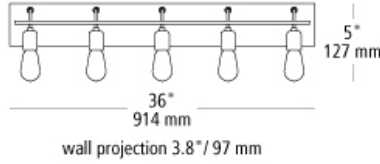

### DESCRIPTION

The Tae Bath light by LBL Lighting marries industrial and modern all at once. With exposed hanging bulbs and facilitating unadorned lines the Tae Bath bar is sure to make a bold statement in any bathroom space. Completing the modern yet industrial look is a sleek Black finish accentuated by contemporary Aged Brass colored sockets. This unique bath bar is available in a 1-Light and 3-Light and is one of three in the Tae family, simply search Tae 3-Light Bath to find its closest relatives. The Tae Bath Light is compatible with any Medium Base lamp allowing for seamless lamp replacement. Available with or without lamp. (5) E26 medium base sockets 60w max. LED version includes (5) 3.5 watt 1750 total delivered lumens 90CRI 2700K LED ST19. Dimmable with a low-voltage electronic dimmer. 120v. ADA compliant.