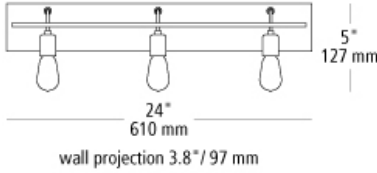

tae 3 bath

DESCRIPTION

The Tae Bath light by LBL Lighting marries industrial and modern all at once. With exposed hanging bulbs and facilitating unadorned lines the Tae Bath bar is sure to make a bold statement in any bathroom space. Completing the modern yet industrial look is a sleek Black finish accentuated by contemporary Aged Brass colored sockets. This unique bath bar is available in a 1-Light and 5-Light and is one of three in the Tae Bath bar family, simply search Tae 3-Light Bath to find its closest relatives. The Tae Bath Light is compatible with any Medium Base lamp allowing for seamless lamp replacement. Available with or without lamp. (3) E26 medium base sockets 60w max. LED version includes (3) 3.5 watt 1050 total delivered lumens 90CRI 2700K LED ST19. Dimmable with a low-voltage electronic dimmer. 120v. ADA compliant.

WEIGHT

4-4.5lb / 1.81-2.04kg ±

tae 3
bath

ORDERING INFORMATION

model	finish	lamp
BA1082	BLAB black/aged brass	No Lamp LED927 (3) E26 LED ST19 3.5W 90CRI 2700K 120V

FIXTURE TYPE: _____

JOB NAME: _____

NOTES: _____