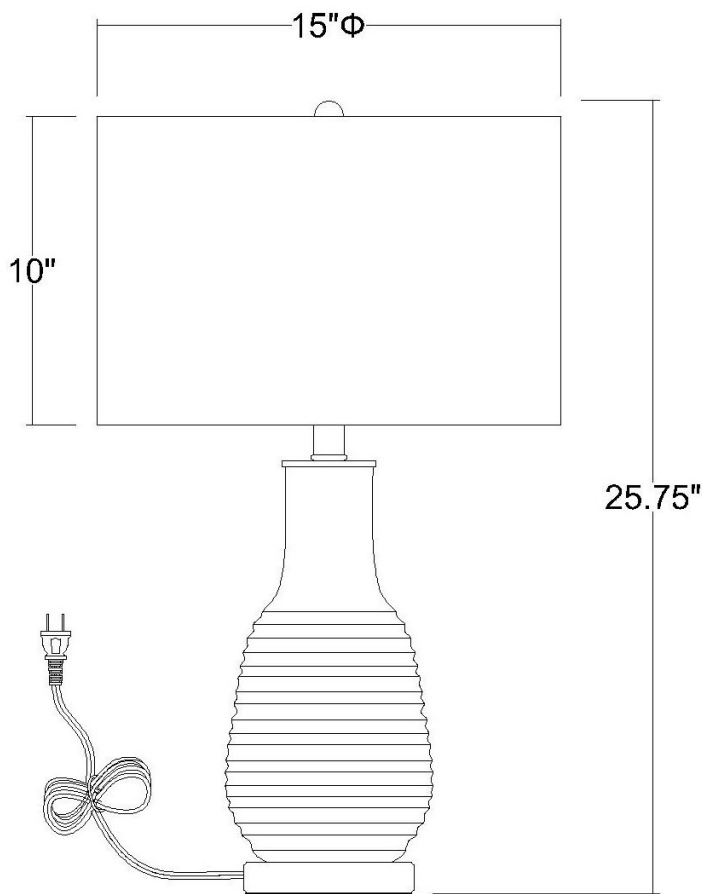

TT80178

TREND HOME 1-LIGHT TABLE LAMP

Description: Trend Home 1-Light Table Lamp

Finish: Brass

Dimensions: 15" Dia. x 25-3/4" H

Bulbs: 1-150W Med.

Installed Weight: 8.35 lbs.

Certification: cUL

Material: Ceramic

Shade: Seasalt Linen

Shade Dimensions: 15" Dia. x 10" H

Glass: NA

Cord: 6' clear plug-in

Switch: 3-Way Rotary