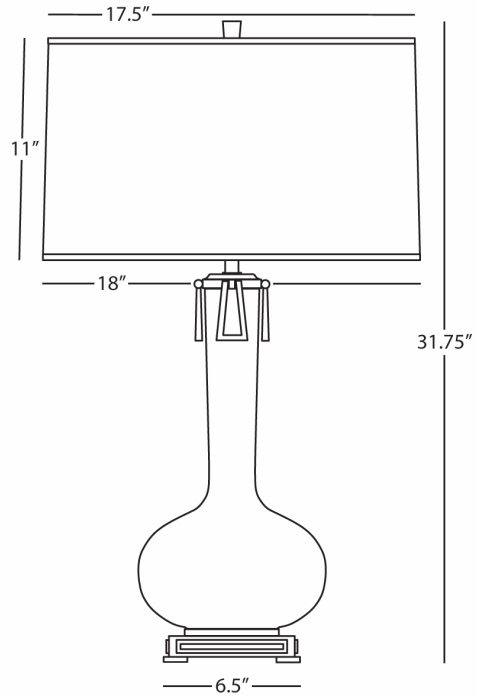

ATHENA

SU992

Table Lamp

1-150W Max.

Bulb Type: A

Switch: Hi-Lo Dimming

Sunset Yellow Glazed Ceramic

Cast Metal Base and Ring Details

Aged Brass Finish

Open Weave Heather Linen Shade

COLOR OPTIONS:

See Athena Table for Color Options

** Available for Quick SHIP **