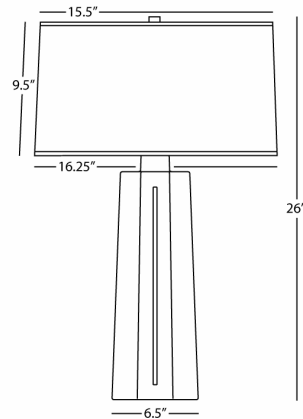

MASON

RR960

Table Lamp

1-150W Max.

Bulb Type: A

Switch: 3-Way

Ruby Red Glazed Ceramic

Polished Nickel Accents

Oyster Linen Shade

See Delta/ Mason Table for Color Options

** Available for Quick SHIP **