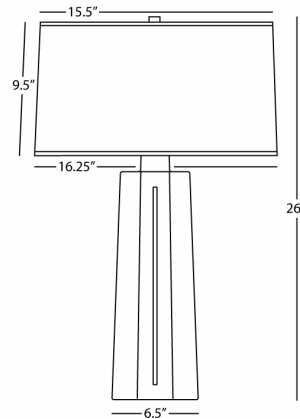

MASON

960

Table Lamp

1-150W Max.

Bulb Type: A

Switch: 3-Way

Bone Glazed Ceramic

Polished Nickel Accents

Oyster Linen Shade

See Delta/ Mason Table for Color Options

** Available for Quick SHIP **