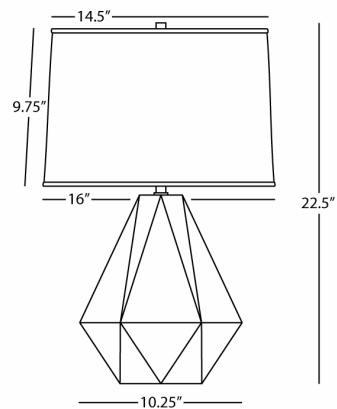

DELTA

933

Table Lamp

1-150W Max.

Bulb Type: A

Switch: 3-Way

Pumpkin Glazed Ceramic

Polished Nickel Accents

Oyster Linen Shade

See Delta/ Mason Table for Color Options

** Available for Quick SHIP **