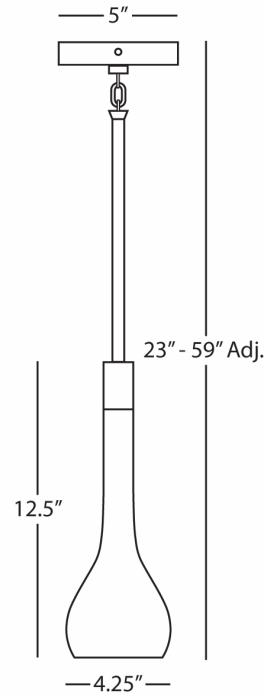

AXIS

2134

Mini Pendant

1 - 60W Max.

Bulb Type: G, Candelabra Base

Direct Wire Only

Aged Brass Finish w/

Cocoa Brown Accents

Susp. Hardware: 3pcs-1/2" x 12" &

1pc -1/2" x 6" Extension Rods

FINISH OPTION:

D2134 - Blackened Antique Nickel w/

Matte Black Accents

**\*\* Available for Quick SHIP \*\***