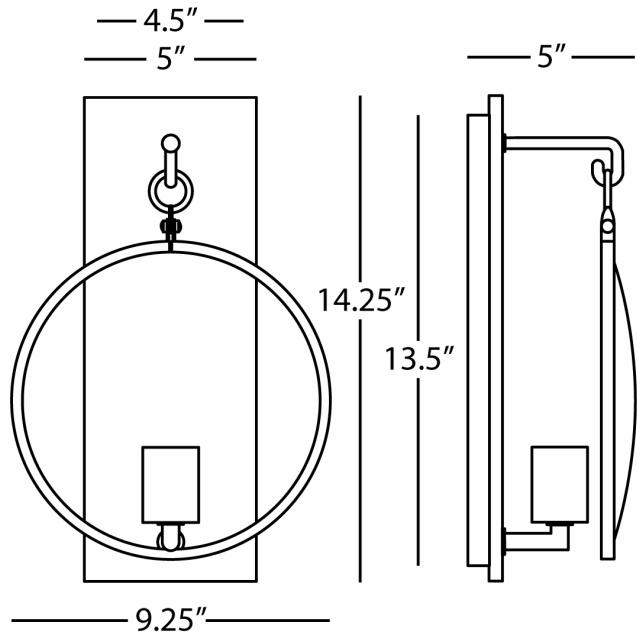

FINEAS

1418

Wall Sconce

1-150W Max.

Bulb Type: A

On-Off Line Switch

24" Cord Cover/ Direct Wire

Dark Antique Nickel Finish

Alabaster Stone Back Plate

Clear Seeded Glass Lens

Shown with Historical Bulb SOLD SEPARATELY

(Style # HIS01)

FINISH OPTIONS:

1518 - Aged Brass/Alabaster Stone

1520 - Aged Brass/Travertine Stone

**** Available for Quick SHIP ****