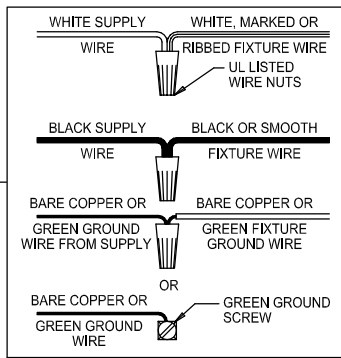

Assembly & Installation Instructions

CAUTION: Read instructions carefully and turn electricity off at main circuit breaker panel before beginning installation.

400040, 400041

WARNING - If any Special Control Devices are used with this Fixture, Follow the Instructions Carefully to assure full compliance with N.E.C. requirements. If there are any questions, contact a Qualified Electrical Contractor.

ASSEMBLY STEPS:

PASOS PARA ENSAMBLAR:

MODE D'ASSEMBLAGE:

1. D,E → A
2. B,A → C
3. F → L,N
4. L → M
5. K → L
6. F → K,H
7. F → G
8. H,J → D
9. Q → P

Attach (L), (N) to achieve overall desired length.
 Una (L), (N) para lograr la longitud deseada.
 Joignez (L), (N) pour obtenir la longueur voulue.