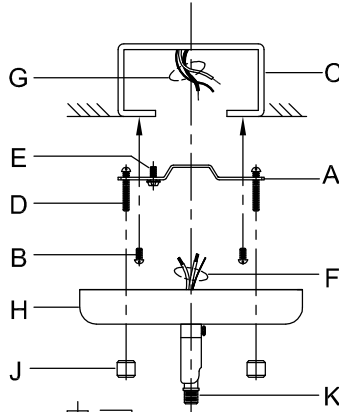

Assembly & Installation Instructions

CAUTION: Read instructions carefully and turn electricity off at main circuit breaker panel before beginning installation.

400040, 400041

WARNING - If any Special Control Devices are used with this Fixture, Follow the Instructions Carefully to assure full compliance with N.E.C. requirements. If there are any questions, contact a Qualified Electrical Contractor.

ASSEMBLY STEPS:

PASOS PARA ENSAMBLAR:

MODE D'ASSEMBLAGE:

1. D,E → A
2. B,A → C
3. F → L,N
4. L → M
5. K → L
6. F → K,H
7. F → G
8. H,J → D
9. Q → P

Attach (L), (N) to achieve overall desired length.
 Una (L), (N) para lograr la longitud deseada.
 Joignez (L), (N) pour obtenir la longueur voulue.

B, C, G & Q
 (NOT FURNISHED)
 (NO INCLUIDA)
 (NON FOURNIE)

P400040

P400041

Instructions d'Assemblage et Installation

MISE EN GARDE: Lire les instructions avec soin et couper le courant au disjoncteur central avant de commencer l'installation.