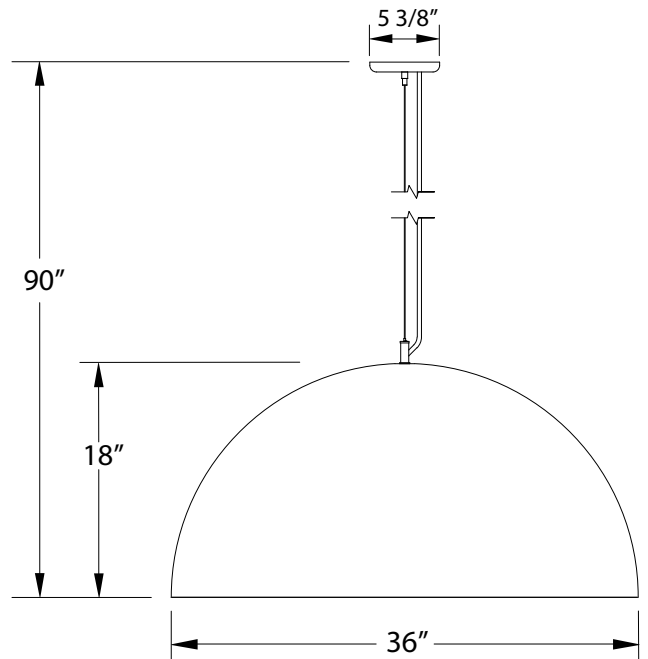

Shipping:

At Montclair Light Works we proudly manufacture, assemble, and ship your lamp within 3 weeks from our factory in Montclair CA.