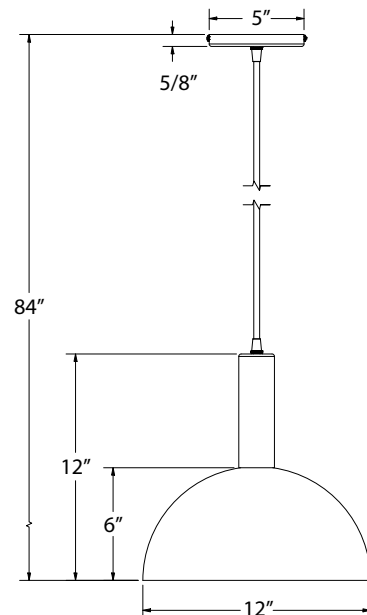

Shipping:

At Montclair Light Works we proudly manufacture, assemble, and ship your lamp within 3 weeks from our factory in Montclair CA.