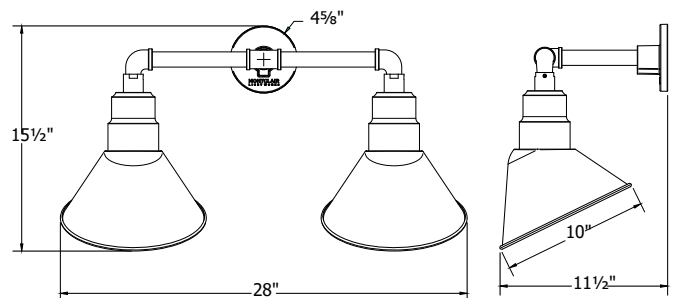

Shipping:

At Montclair Light Works we proudly manufacture, assemble, and ship your lamp within 3 weeks from our factory in Montclair CA.