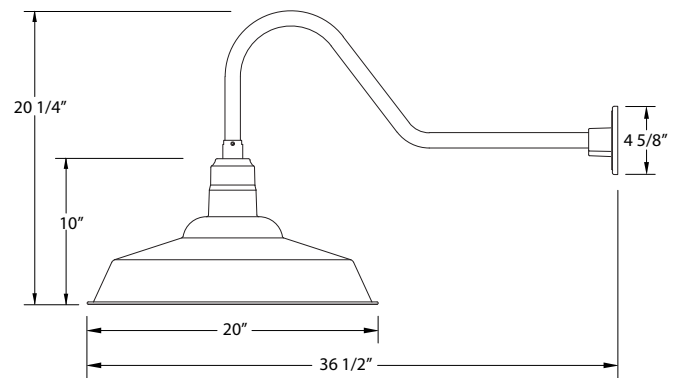

Shipping:

At Montclair Light Works we proudly manufacture, assemble, and ship your lamp within 3 weeks from our factory in Montclair CA.