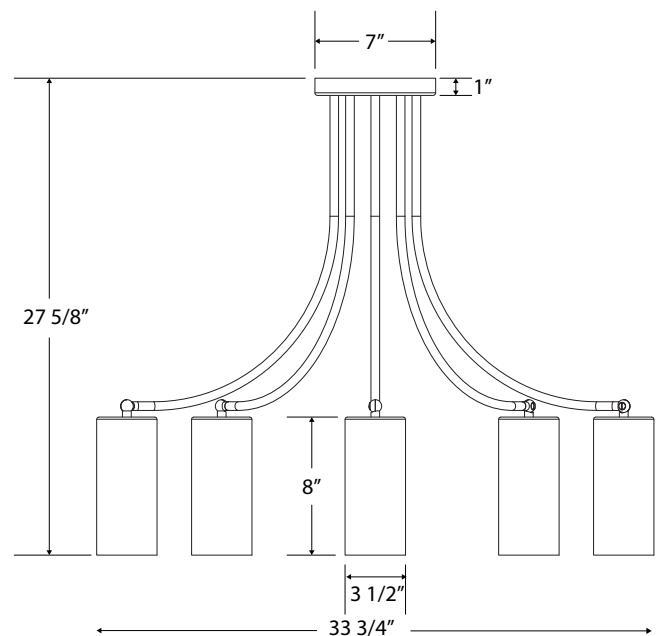

Shipping:

At Montclair Light Works we proudly manufacture, assemble, and ship your lamp within 3 weeks from our factory in Montclair CA.