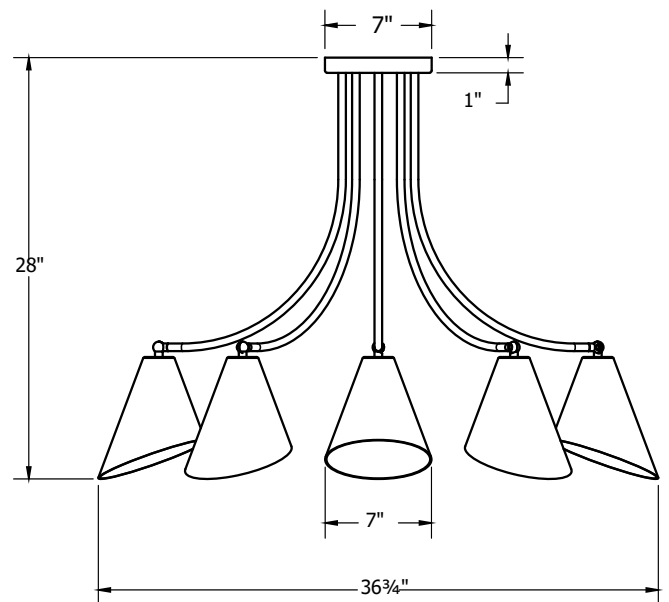

Shipping:

At Montclair Light Works we proudly manufacture, assemble, and ship your lamp within 3 weeks from our factory in Montclair CA.