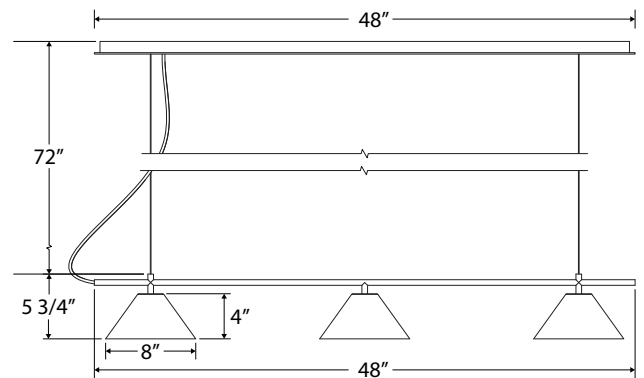

JOB/LOCATION

QUANTITY

DATE

NOTES