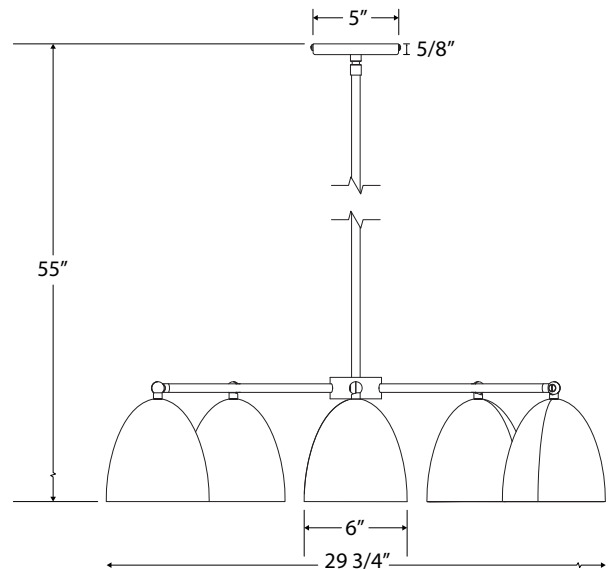

Shipping:

At Montclair Light Works we proudly manufacture, assemble, and ship your lamp within 3 weeks from our factory in Montclair CA.